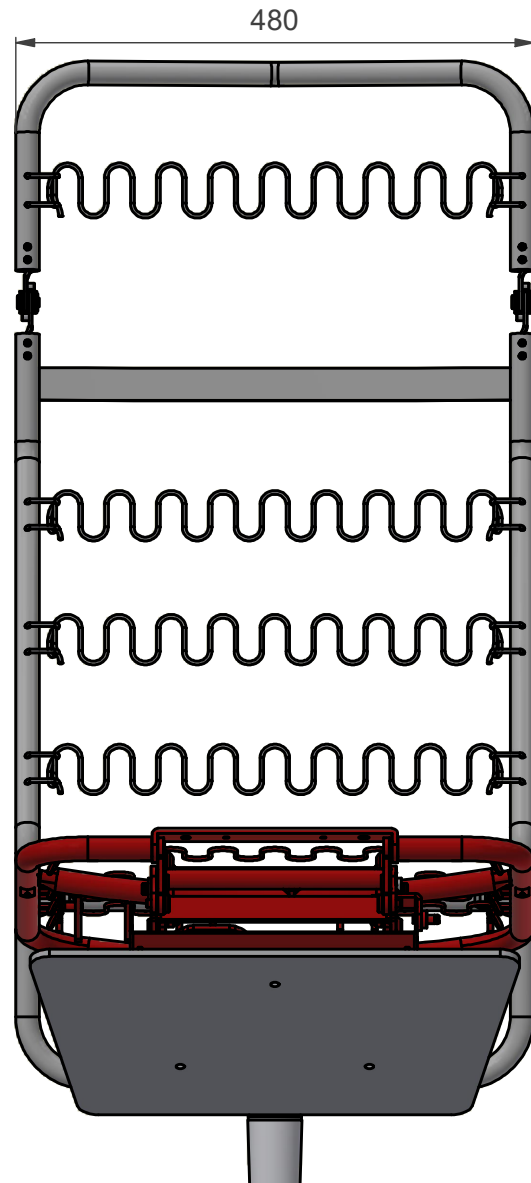

7850-0019 Hidden Footrest Closed

Info	Our mechanism (red object) is shown assembled with our additional products to indicate angles and dimensions.	Scale	Page no.	Contact
Rights	This document contain products owned by Schultz Seating Group. It is intended for collaboration with development purposes.	1 : 7	1 of 4	www.schultz-seating.com

7850-0019 Hidden Footrest Vertical

Info	Our mechanism (red object) is shown assembled with our additional products to indicate angles and dimensions.	Scale	Page no.	Contact
Rights	This document contain products owned by Schultz Seating Group. It is intended for collaboration with development purposes.	1 : 7	2 of 4	www.schultz-seating.com

7850-0019 Hidden Footrest Extended

Info	Our mechanism (red object) is shown assembled with our additional products to indicate angles and dimensions.	Scale	Page no.	Contact
Rights	This document contain products owned by Schultz Seating Group. It is intended for collaboration with development purposes.	1 : 7	3 of 4	www.schultz-seating.com

7850-0019 hidden Footrest Extended and Backframe Tilted

Info	Our mechanism (red object) is shown assembled with our additional products to indicate angles and dimensions.	Scale	Page no.	Contact
Rights	This document contain products owned by Schultz Seating Group. It is intended for collaboration with development purposes.	1 : 7	4 of 4	www.schultz-seating.com