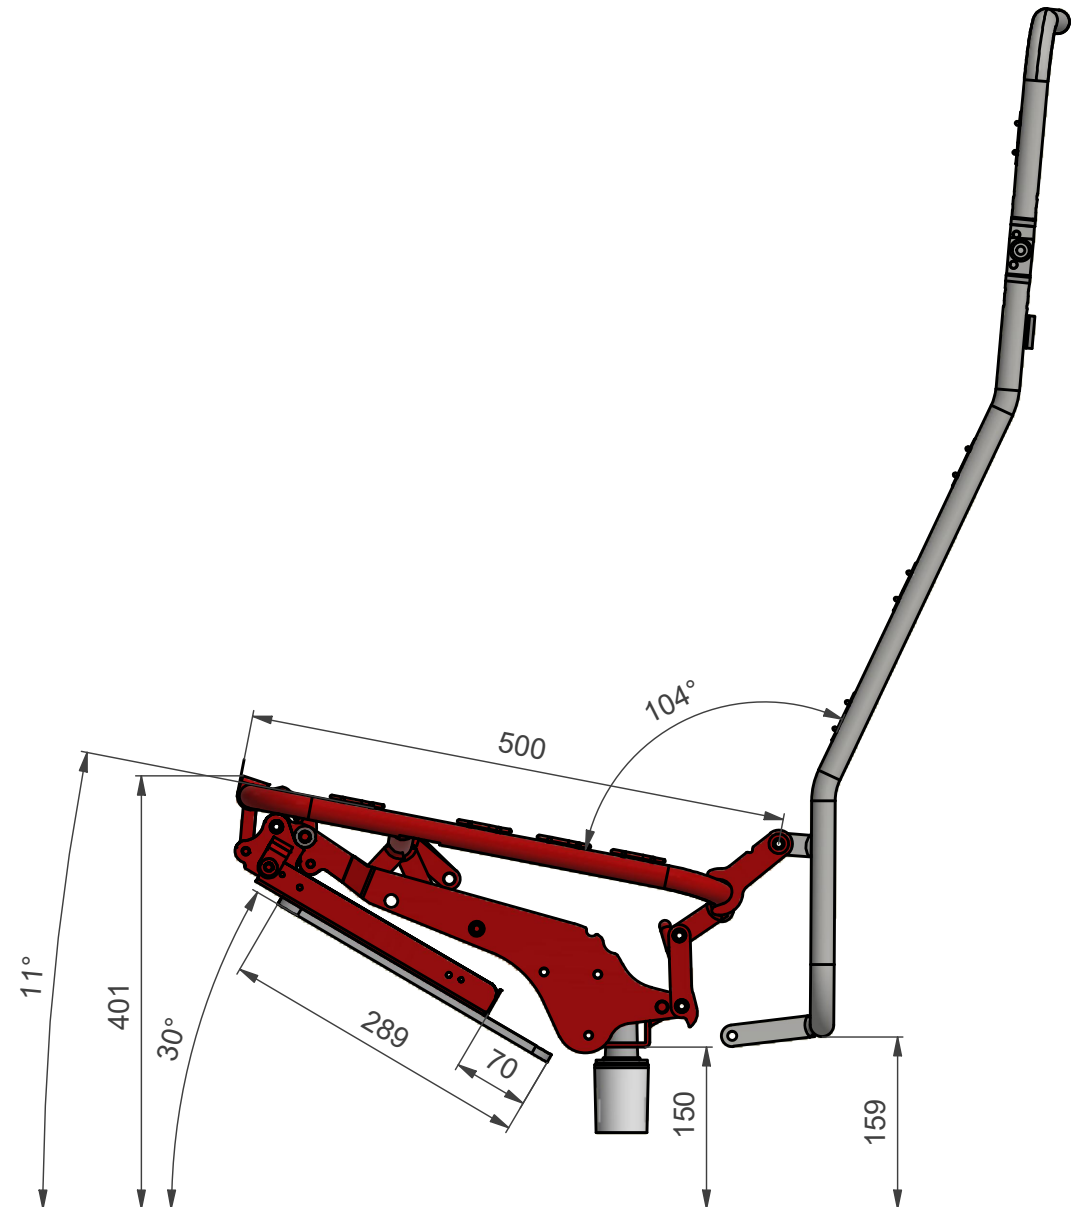

7850-0019 Hidden Footrest Closed

Info	Our mechanism (red object) is shown assembled with our additional products to indicate angles and dimensions.	Scale	Page no.	Contact
Rights	This document contain products owned by Schultz Seating Group. It is intended for collaboration with development purposes.	1 : 7	1 of 4	www.schultz-seating.com

7850-0019 Hidden Footrest Vertical

Info	Our mechanism (red object) is shown assembled with our additional products to indicate angles and dimensions.	Scale	Page no.	Contact
Rights	This document contain products owned by Schultz Seating Group. It is intended for collaboration with development purposes.	1 : 7	2 of 4	www.schultz-seating.com

7850-0019 Hidden Footrest Extended

Info	Our mechanism (red object) is shown assembled with our additional products to indicate angles and dimensions.	Scale	Page no.	Contact
Rights	This document contain products owned by Schultz Seating Group. It is intended for collaboration with development purposes.	1 : 7	3 of 4	www.schultz-seating.com

7850-0019 hidden Footrest Extended and Backframe Tilted

Info	Our mechanism (red object) is shown assembled with our additional products to indicate angles and dimensions.	Scale	Page no.	Contact
Rights	This document contain products owned by Schultz Seating Group. It is intended for collaboration with development purposes.	1 : 7	4 of 4	www.schultz-seating.com