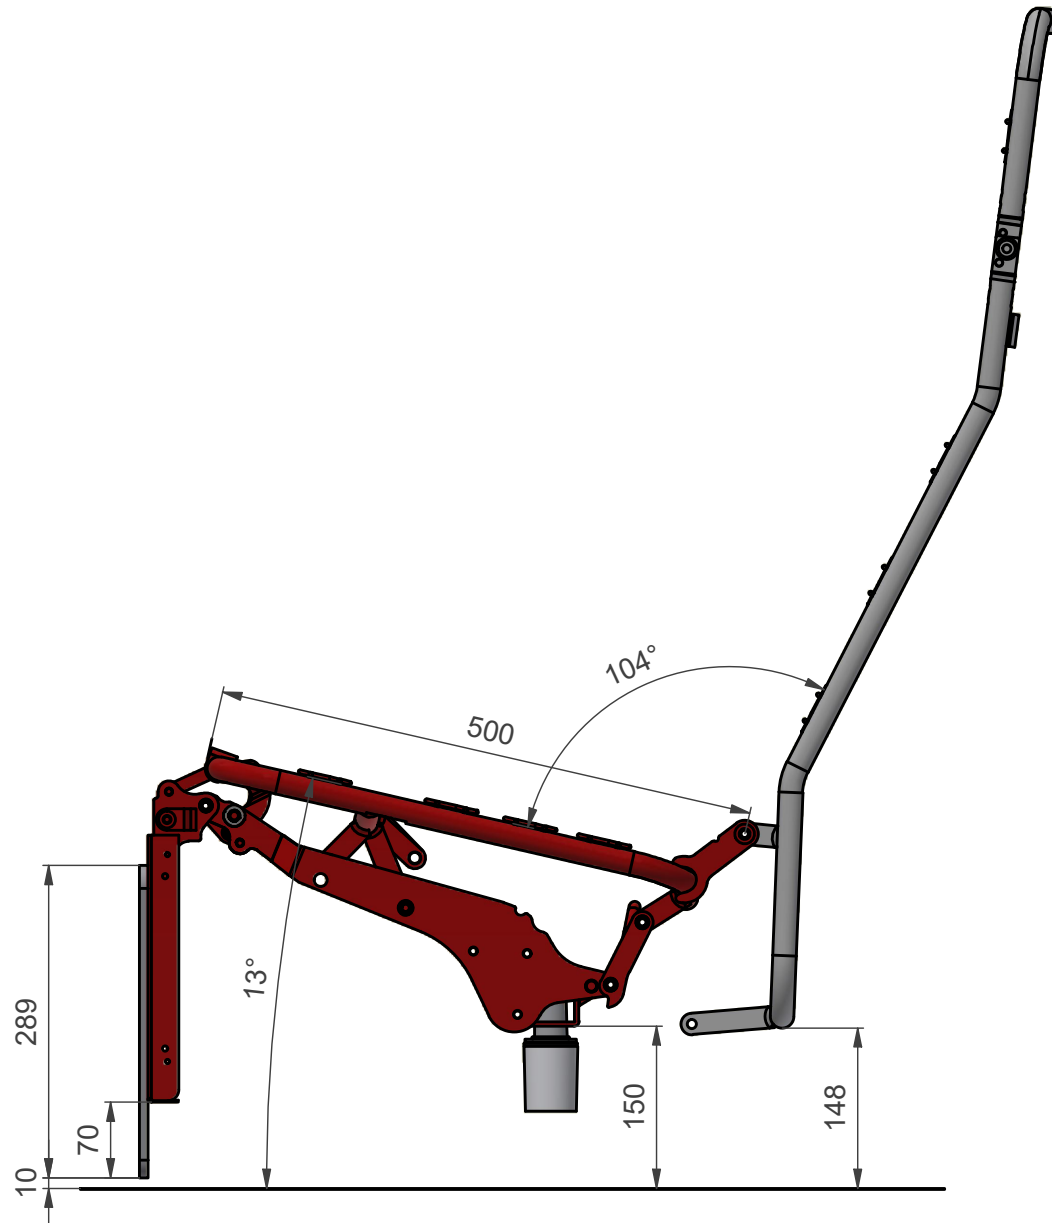

7850-0019 Hidden Footrest Closed

Info	Our mechanism (red object) is shown assembled with our additional products to indicate angles and dimensions.	Scale	Page no.	Contact
Rights	This document contain products owned by Schultz Seating Group. It is intended for collaboration with development purposes.	1 : 7	1 of 4	www.schultz-seating.com

7850-0019 Hidden Footrest Vertical

Info	Our mechanism (red object) is shown assembled with our additional products to indicate angles and dimensions.	Scale	Page no.	Contact
Rights	This document contain products owned by Schultz Seating Group. It is intended for collaboration with development purposes.	1 : 7	2 of 4	www.schultz-seating.com

7850-0019 Hidden Footrest Extended

Info	Our mechanism (red object) is shown assembled with our additional products to indicate angles and dimensions.	Scale	Page no.	Contact
Rights	This document contain products owned by Schultz Seating Group. It is intended for collaboration with development purposes.	1 : 7	3 of 4	www.schultz-seating.com

7850-0019 hidden Footrest Extended and Backframe Tilted

Info	Our mechanism (red object) is shown assembled with our additional products to indicate angles and dimensions.	Scale	Page no.	Contact
Rights	This document contain products owned by Schultz Seating Group. It is intended for collaboration with development purposes.	1 : 7	4 of 4	www.schultz-seating.com