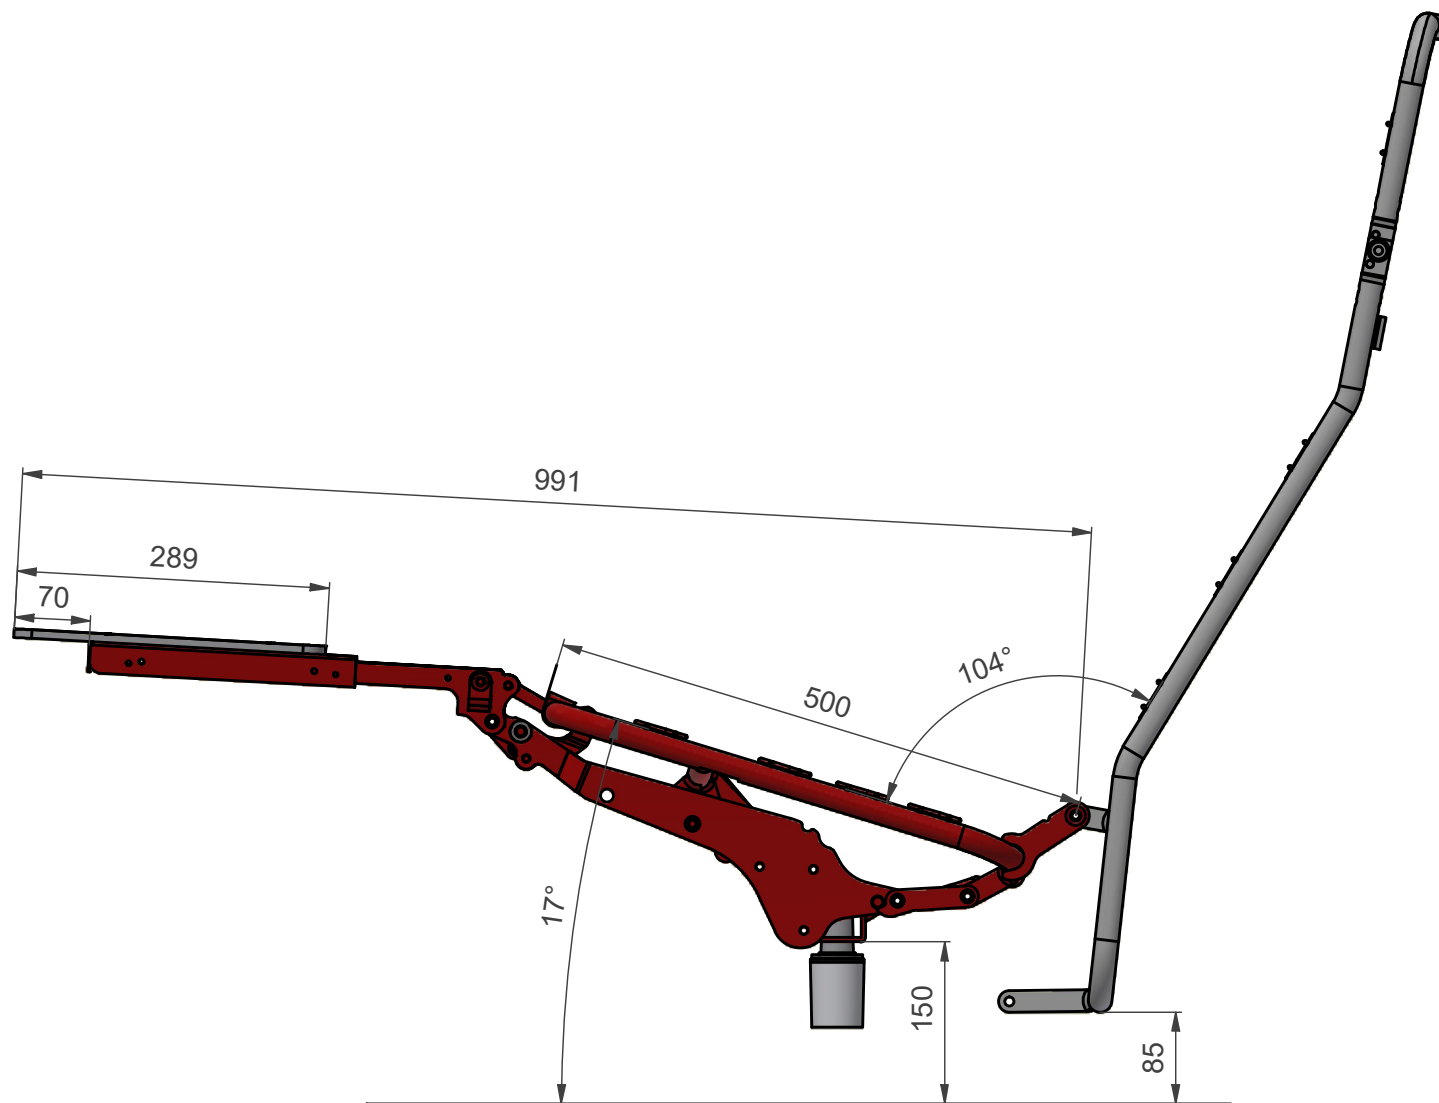

7850-0019 Hidden Footrest Closed

Info	Our mechanism (red object) is shown assembled with our additional products to indicate angles and dimensions.	Scale	Page no.	Contact
Rights	This document contain products owned by Schultz Seating Group. It is intended for collaboration with development purposes.	1 : 7	1 of 4	www.schultz-seating.com

7850-0019 Hidden Footrest Vertical

Info	Our mechanism (red object) is shown assembled with our additional products to indicate angles and dimensions.	Scale	Page no.	Contact
Rights	This document contain products owned by Schultz Seating Group. It is intended for collaboration with development purposes.	1 : 7	2 of 4	www.schultz-seating.com

7850-0019 Hidden Footrest Extended

Info	Our mechanism (red object) is shown assembled with our additional products to indicate angles and dimensions.	Scale	Page no.	Contact
Rights	This document contain products owned by Schultz Seating Group. It is intended for collaboration with development purposes.	1 : 7	3 of 4	www.schultz-seating.com

7850-0019 hidden Footrest Extended and Backframe Tilted

Info	Our mechanism (red object) is shown assembled with our additional products to indicate angles and dimensions.	Scale	Page no.	Contact
Rights	This document contain products owned by Schultz Seating Group. It is intended for collaboration with development purposes.	1 : 7	4 of 4	www.schultz-seating.com