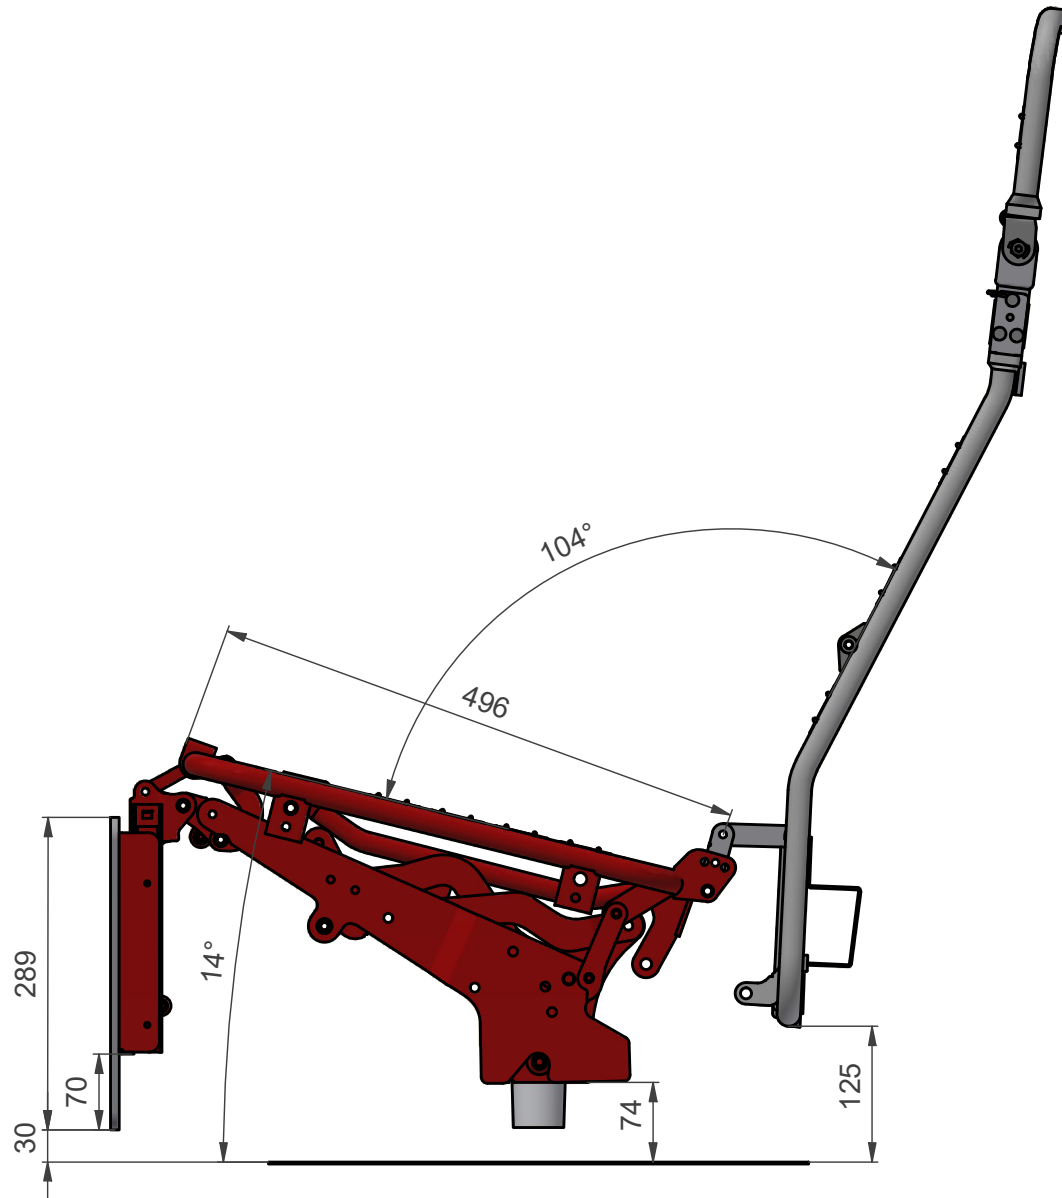

# 8354 Full Lift Footrest Closed

Info	Our mechanism (red object) is shown assembled with our additional products to indicate angles and dimensions.	Scale	Page no.	Contact
Rights	This document contain products owned by Schultz Seating Group. It is intended for collaboration with development purposes.	1 : 7	1 of 5	<a href="http://www.schultz-seating.com">www.schultz-seating.com</a>

# 8354 Full Lift Footrest Vertical

Info	Our mechanism (red object) is shown assembled with our additional products to indicate angles and dimensions.	Scale	Page no.	Contact
Rights	This document contain products owned by Schultz Seating Group. It is intended for collaboration with development purposes.	1 : 7	2 of 5	<a href="http://www.schultz-seating.com">www.schultz-seating.com</a>

# 8354 Full Lift Footrest Extended

Info	Our mechanism (red object) is shown assembled with our additional products to indicate angles and dimensions.	Scale	Page no.	Contact
Rights	This document contain products owned by Schultz Seating Group. It is intended for collaboration with development purposes.	1 : 7	3 of 5	<a href="http://www.schultz-seating.com">www.schultz-seating.com</a>

# 8354 Full Lift Footrest Extended and Backframe Tilted

Info	Our mechanism (red object) is shown assembled with our additional products to indicate angles and dimensions.	Scale	Page no.	Contact
Rights	This document contain products owned by Schultz Seating Group. It is intended for collaboration with development purposes.	1 : 7	4 of 5	<a href="http://www.schultz-seating.com">www.schultz-seating.com</a>