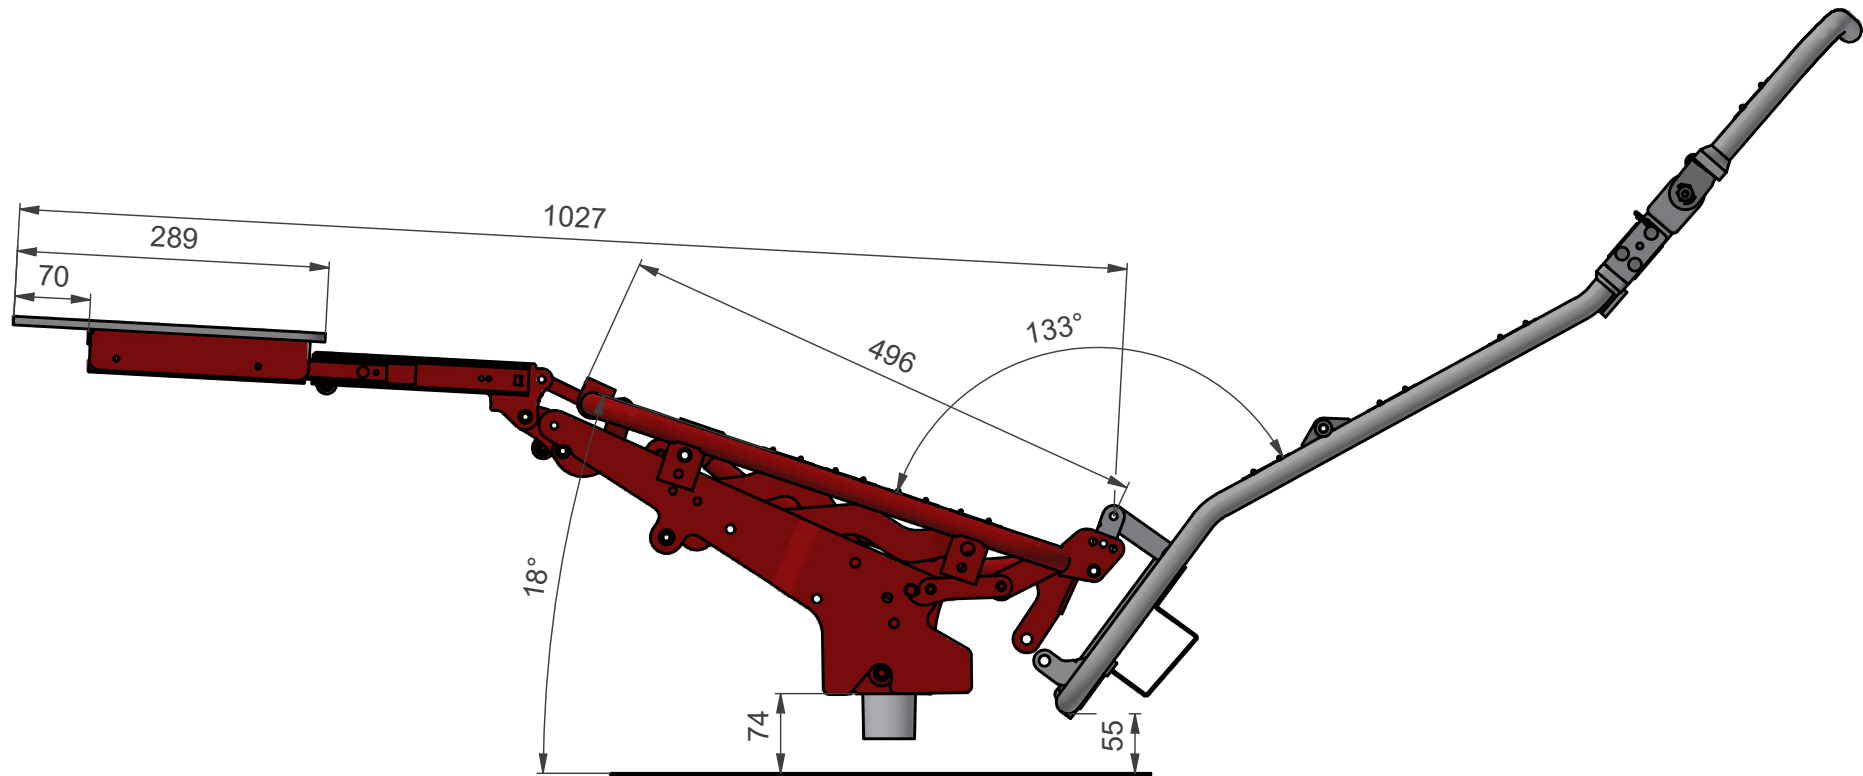

8354 Full Lift Footrest Extended and Backframe Tilted

Info	Our mechanism (red object) is shown assembled with our additional products to indicate angles and dimensions.	Scale	Page no.	Contact
Rights	This document contain products owned by Schultz Seating Group. It is intended for collaboration with development purposes.	1 : 7	4 of 5	www.schultz-seating.com