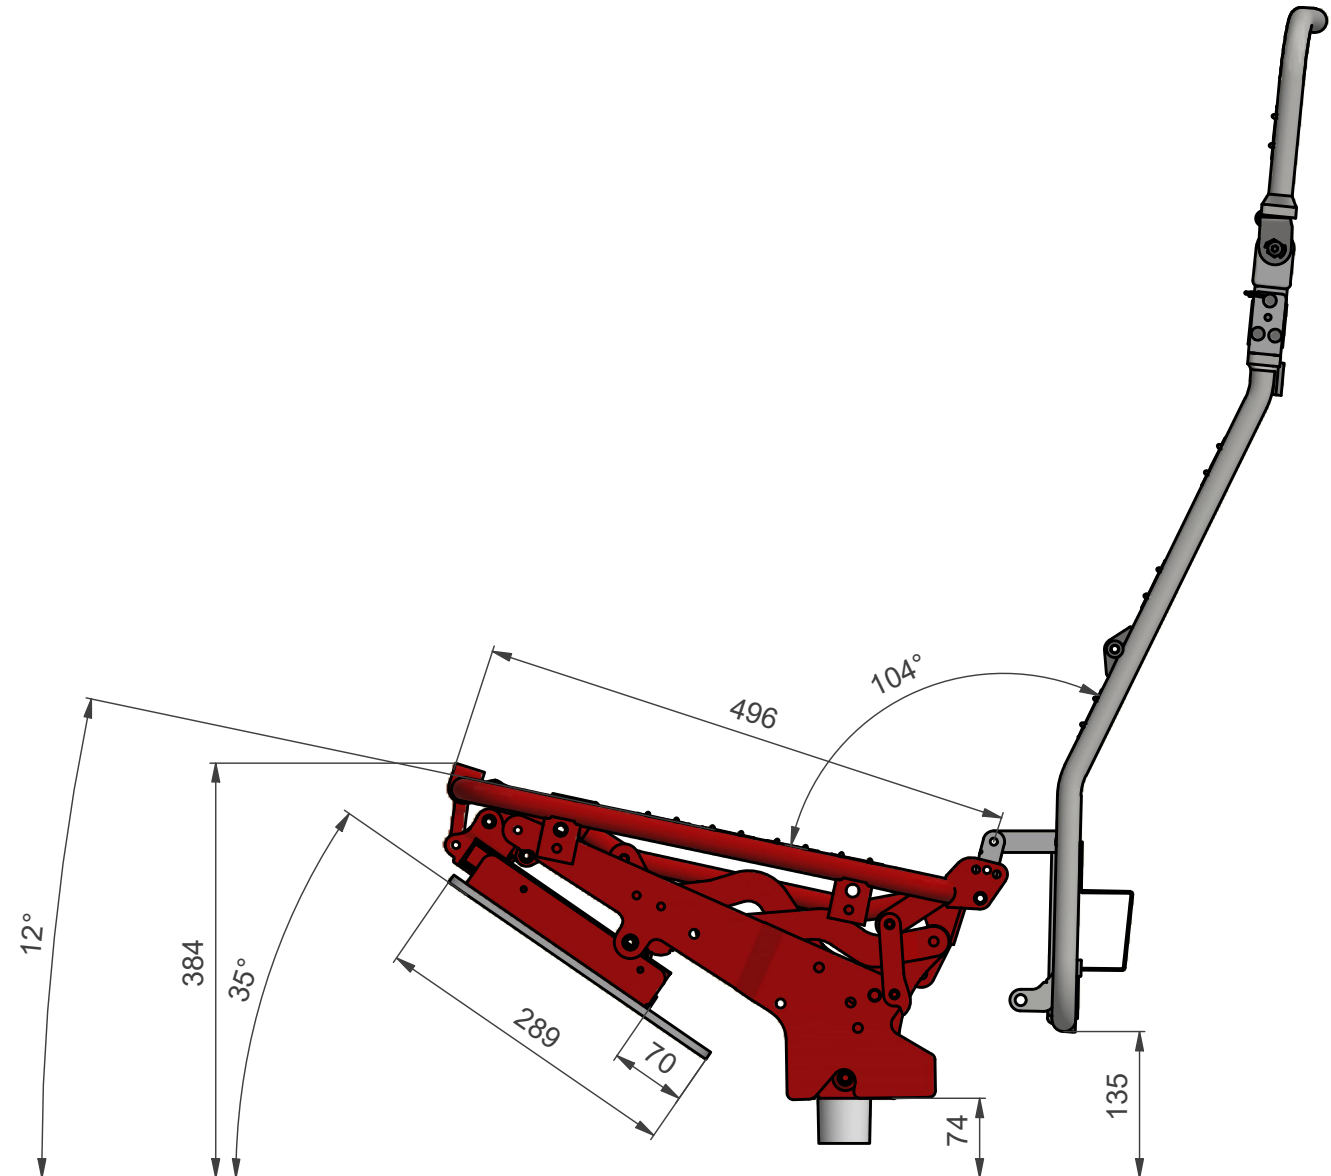

# 8354 Full Lift Footrest Closed

Info	Our mechanism (red object) is shown assembled with our additional products to indicate angles and dimensions.	Scale	Page no.	Contact
Rights	This document contain products owned by Schultz Seating Group. It is intended for collaboration with development purposes.	1 : 7	1 of 5	<a href="http://www.schultz-seating.com">www.schultz-seating.com</a>

# 8354 Full Lift Footrest Vertical

Info	Our mechanism (red object) is shown assembled with our additional products to indicate angles and dimensions.	Scale	Page no.	Contact
Rights	This document contain products owned by Schultz Seating Group. It is intended for collaboration with development purposes.	1 : 7	2 of 5	<a href="http://www.schultz-seating.com">www.schultz-seating.com</a>

# 8354 Full Lift Footrest Extended

Info	Our mechanism (red object) is shown assembled with our additional products to indicate angles and dimensions.	Scale	Page no.	Contact
Rights	This document contain products owned by Schultz Seating Group. It is intended for collaboration with development purposes.	1 : 7	3 of 5	<a href="http://www.schultz-seating.com">www.schultz-seating.com</a>

# 8354 Full Lift Footrest Extended and Backframe Tilted

Info	Our mechanism (red object) is shown assembled with our additional products to indicate angles and dimensions.	Scale	Page no.	Contact
Rights	This document contain products owned by Schultz Seating Group. It is intended for collaboration with development purposes.	1 : 7	4 of 5	<a href="http://www.schultz-seating.com">www.schultz-seating.com</a>