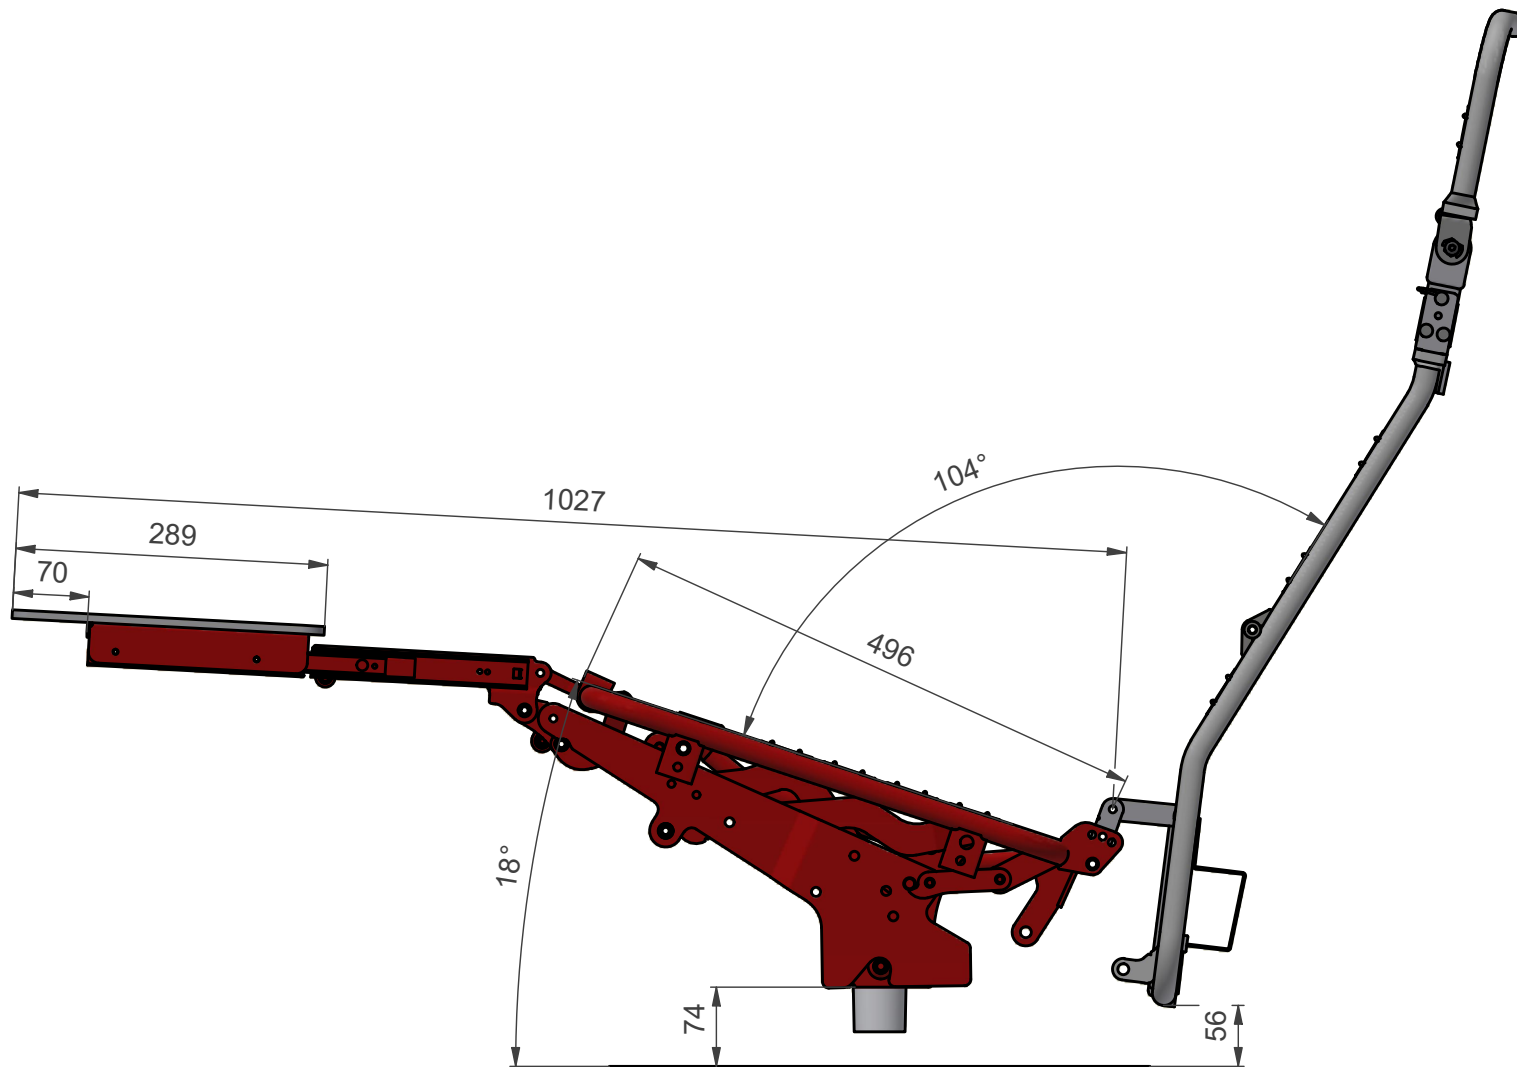

# 8354 Full Lift Footrest Closed

Info	Our mechanism (red object) is shown assembled with our additional products to indicate angles and dimensions.	Scale	Page no.	Contact
Rights	This document contain products owned by Schultz Seating Group. It is intended for collaboration with development purposes.	1 : 7	1 of 5	<a href="http://www.schultz-seating.com">www.schultz-seating.com</a>

# 8354 Full Lift Footrest Vertical

Info	Our mechanism (red object) is shown assembled with our additional products to indicate angles and dimensions.	Scale	Page no.	Contact
Rights	This document contain products owned by Schultz Seating Group. It is intended for collaboration with development purposes.	1 : 7	2 of 5	<a href="http://www.schultz-seating.com">www.schultz-seating.com</a>

# 8354 Full Lift Footrest Extended

Info	Our mechanism (red object) is shown assembled with our additional products to indicate angles and dimensions.	Scale	Page no.	Contact
Rights	This document contain products owned by Schultz Seating Group. It is intended for collaboration with development purposes.	1 : 7	3 of 5	<a href="http://www.schultz-seating.com">www.schultz-seating.com</a>

# 8354 Full Lift Footrest Extended and Backframe Tilted

Info	Our mechanism (red object) is shown assembled with our additional products to indicate angles and dimensions.	Scale	Page no.	Contact
Rights	This document contain products owned by Schultz Seating Group. It is intended for collaboration with development purposes.	1 : 7	4 of 5	<a href="http://www.schultz-seating.com">www.schultz-seating.com</a>