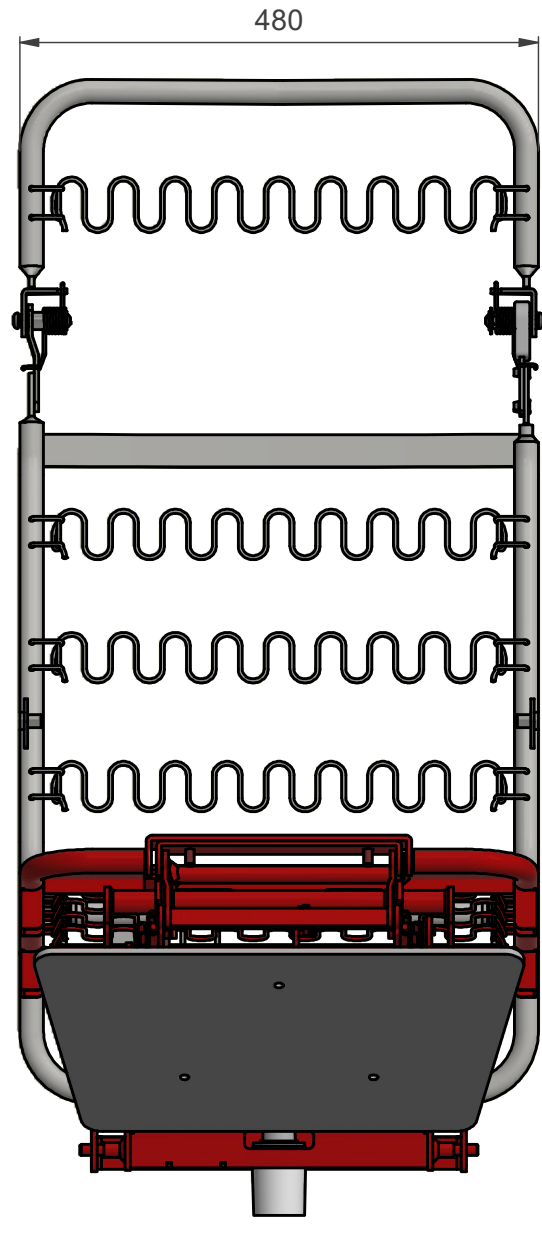

# 8354 Full Lift Footrest Closed

Info	Our mechanism (red object) is shown assembled with our additional products to indicate angles and dimensions.	Scale	Page no.	Contact
Rights	This document contain products owned by Schultz Seating Group. It is intended for collaboration with development purposes.	1 : 7	1 of 5	<a href="http://www.schultz-seating.com">www.schultz-seating.com</a>

# 8354 Full Lift Footrest Vertical

Info	Our mechanism (red object) is shown assembled with our additional products to indicate angles and dimensions.	Scale	Page no.	Contact
Rights	This document contain products owned by Schultz Seating Group. It is intended for collaboration with development purposes.	1 : 7	2 of 5	<a href="http://www.schultz-seating.com">www.schultz-seating.com</a>

# 8354 Full Lift Footrest Extended

Info	Our mechanism (red object) is shown assembled with our additional products to indicate angles and dimensions.	Scale	Page no.	Contact
Rights	This document contain products owned by Schultz Seating Group. It is intended for collaboration with development purposes.	1 : 7	3 of 5	<a href="http://www.schultz-seating.com">www.schultz-seating.com</a>

# 8354 Full Lift Footrest Extended and Backframe Tilted

Info	Our mechanism (red object) is shown assembled with our additional products to indicate angles and dimensions.	Scale	Page no.	Contact
Rights	This document contain products owned by Schultz Seating Group. It is intended for collaboration with development purposes.	1 : 7	4 of 5	<a href="http://www.schultz-seating.com">www.schultz-seating.com</a>