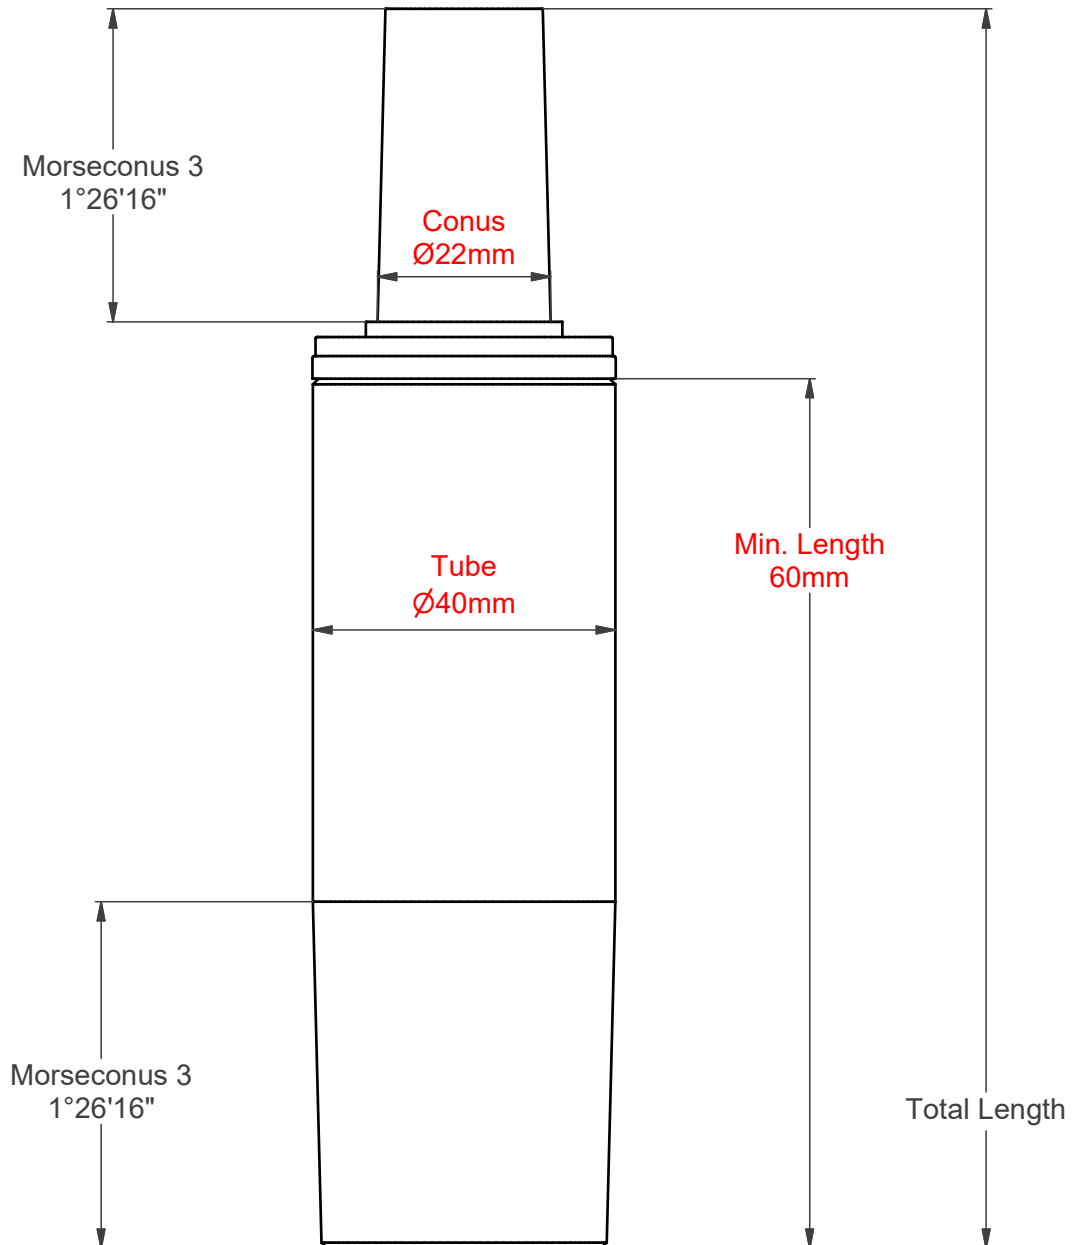

Swivels / Center Tubes $\varnothing 40$ / $\varnothing 22$ / LENGTH

Info	Our product is shown with the minimum length according to the combination of tube and conus.	Scale	Page no.	Contact
Rights	This document contain products owned by Schultz Seating Group. It is intended for collaboration with development purposes.	1:1	1 of 2	www.schultz-seating.com

Swivels / Center Tubes Ø40 / Ø30 / LENGTH

Info	Our product is shown with the minimum length according to the combination of tube and conus.	Scale	Page no.	Contact
Rights	This document contain products owned by Schultz Seating Group. It is intended for collaboration with development purposes.	1:1	2 of 2	www.schultz-seating.com