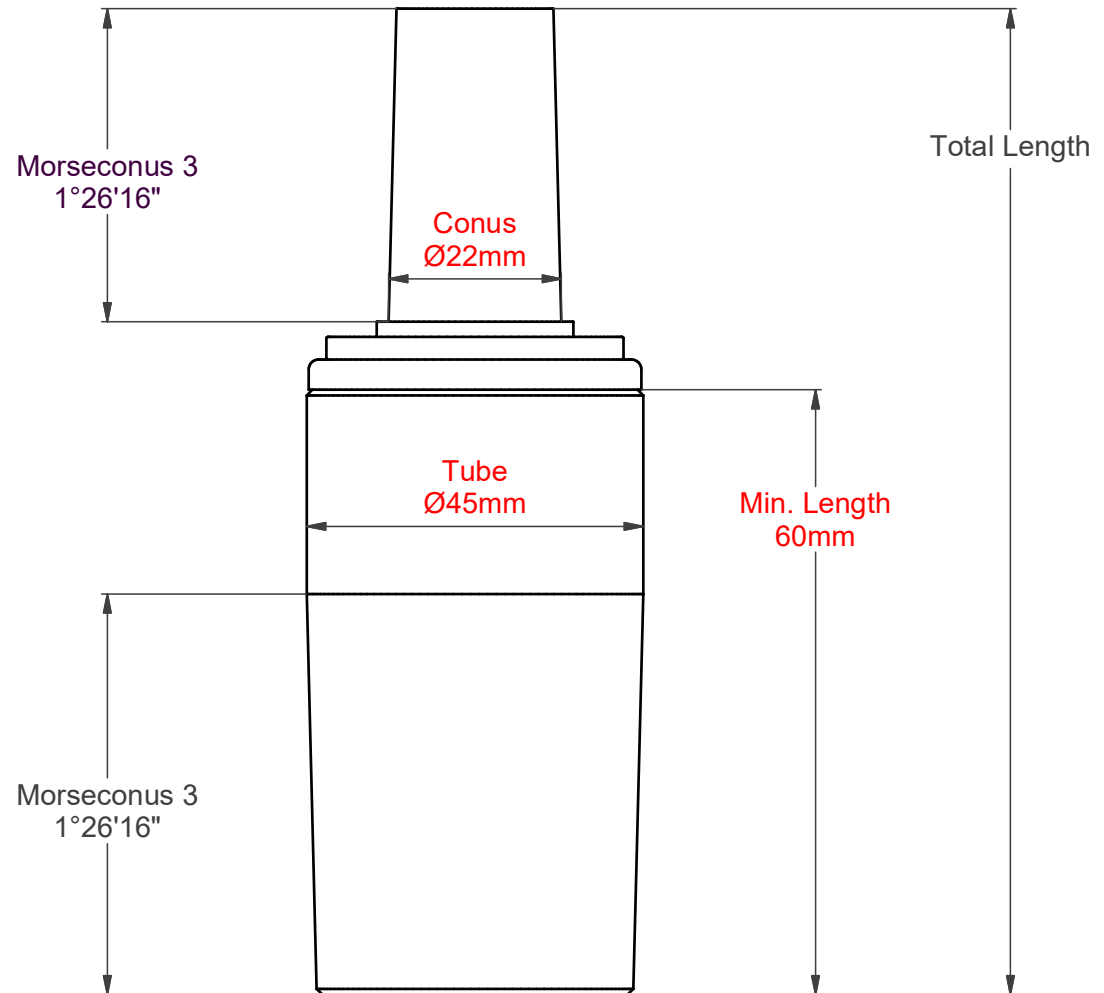

# Swivels / Center Tubes $\varnothing 45$ / $\varnothing 22$ / LENGTH

Info	Our product is shown with the minimum length according to the combination of tube and conus.	Scale	Page no.	Contact
Rights	This document contain products owned by Schultz Seating Group. It is intended for collaboration with development purposes.	1:1	1 of 2	<a href="http://www.schultz-seating.com">www.schultz-seating.com</a>

# Swivels / Center Tubes $\varnothing 45$ / $\varnothing 30$ / LENGTH

Info	Our product is shown with the minimum length according to the combination of tube and conus.	Scale	Page no.	Contact
Rights	This document contain products owned by Schultz Seating Group. It is intended for collaboration with development purposes.	1:1	2 of 2	<a href="http://www.schultz-seating.com">www.schultz-seating.com</a>