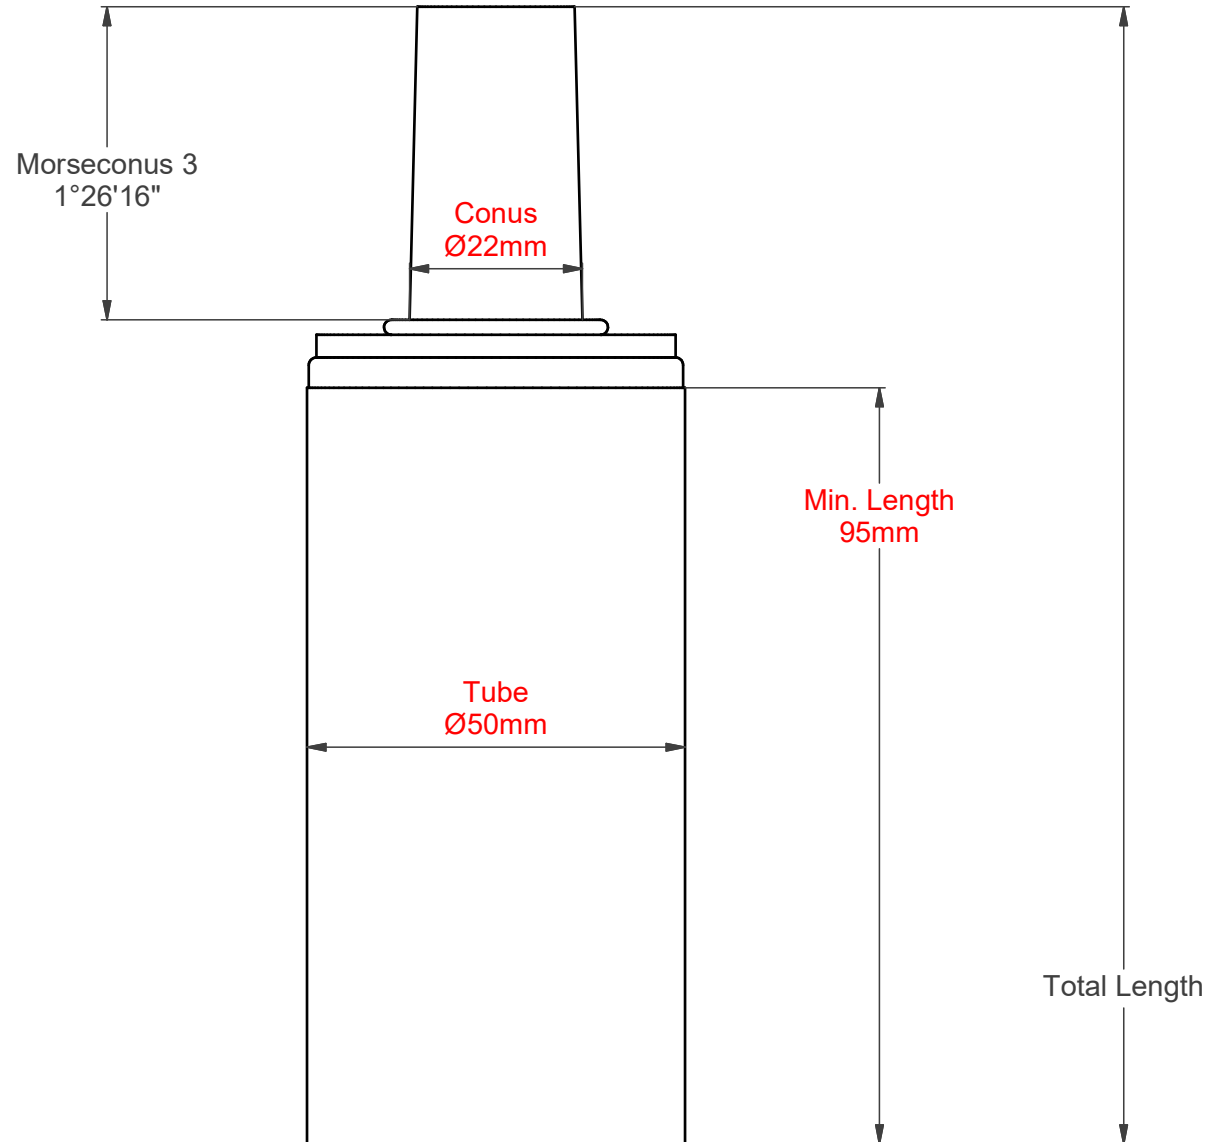

Swivels - Screw mount $\text{\O}50 / \text{\O}22 / \text{LENGTH}$

Info	Our product is shown with the minimum length according to the combination of tube and conus.	Scale	Page no.	Contact
Rights	This document contain products owned by Schultz Seating Group. It is intended for collaboration with development purposes.	1:1	1 of 2	www.schultz-seating.com

Swivels - Screw mount Ø50 / Ø30 / LENGTH

Info	Our product is shown with the minimum length according to the combination of tube and conus.	Scale	Page no.	Contact
Rights	This document contain products owned by Schultz Seating Group. It is intended for collaboration with development purposes.	1:1	2 of 2	www.schultz-seating.com